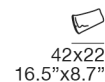

MILANO | sti
ITALIAN DESIGN SOLUTION
GONNA

Fusto: legno di abete e multistrato.

Imbottitura seduta: poliuretano espanso con ricopratura in olmosoff®.

Imbottitura schienali: poliuretano espanso con ricopratura in olmosoff®.

Piede: in legno, colorazione standard wengè (elem. 007), base girevole col. nero (elem. 073).

Frame: fir wood and multilayered.

Seat padding: expanded polyurethane foam with olmosoff® covering.

Back padding: expanded polyurethane foam with olmosoff® covering.

Legs: wood, standard wenge color (item code 007), black color swivel base (item code 073).

Structure : bois de sapin et contreplaqué.

Rembouillage assises : polyuréthane expansé recouvert en olmosoff®.

Rembouillage dossiers : polyuréthane expansé recouvert en olmosoff®.

Pied : en bois, coloration standard wengé (code 007), base pivotante col. noir (code 073).

PELLE
leather / cuir

TESSUTO
fabric / tissu

MIX PELLE-TESSUTO
leather-fabric mix / cuir-tissu mix