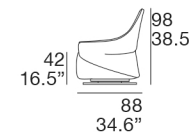

MILANO | sti
ITALIAN DESIGN SOLUTION
GONNA

Fusto: legno di abete e multistrato.

Imbottitura seduta: poliuretano espanso con ricopratura in olmosoff®.

Imbottitura schienali: poliuretano espanso con ricopratura in olmosoff®.

Piede: in legno, colorazione standard wengè (elem. 007), base girevole col. nero (elem. 073).

Frame: fir wood and multilayered.

Seat padding: expanded polyurethane foam with olmosoff® covering.

Back padding: expanded polyurethane foam with olmosoff® covering.

Legs: wood, standard wenge color (item code 007), black color swivel base (item code 073).

Structure : bois de sapin et contreplaqué.

Rembouillage assises : polyuréthane expansé recouvert en olmosoff®.

Rembouillage dossiers : polyuréthane expansé recouvert en olmosoff®.

Pied : en bois, coloration standard wengé (code 007), base pivotante col. noir (code 073).

PELLE
leather / cuir

TESSUTO
fabric / tissu

MIX PELLE-TESSUTO
leather-fabric mix / cuir-tissu mix