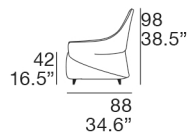

MILANO | sti
ITALIAN DESIGN SOLUTION
GONNA

Fusto: legno di abete e multistrato.

Imbottitura seduta: poliuretano espanso con ricopratura in olmosoff®.

Imbottitura schienali: poliuretano espanso con ricopratura in olmosoff®.

Piede: in legno, colorazione standard wengè (elem. 007), base girevole col. nero (elem. 073).

Frame: fir wood and multilayered.

Seat padding: expanded polyurethane foam with olmosoff® covering.

Back padding: expanded polyurethane foam with olmosoff® covering.

Legs: wood, standard wenge color (item code 007), black color swivel base (item code 073).

Structure : bois de sapin et contreplaqué.

Rembouillage assises : polyuréthane expansé recouvert en olmosoff®.

Rembouillage dossiers : polyuréthane expansé recouvert en olmosoff®.

Pied : en bois, coloration standard wengé (code 007), base pivotante col. noir (code 073).

PELLE
leather / cuir

TESSUTO
fabric / tissu

MIX PELLE-TESSUTO
leather-fabric mix / cuir-tissu mix