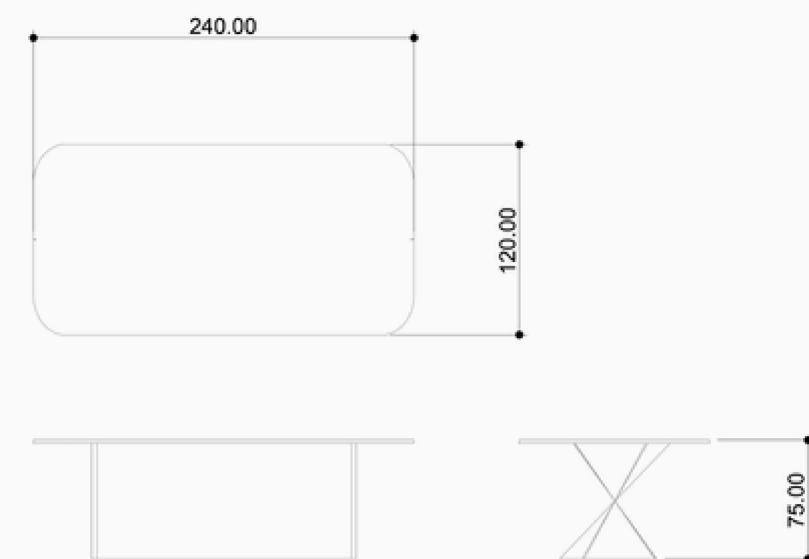

GAML SHINY GREEN AMAZONITE MARBLE
GSTL SHINY STATUARIO MARBLE
VFB BEVELLED FUME GLASS

FINISHES - BASE

FNOL WALNUT OILED ASH
FGNO BLACK GREY OILED ASH
FNO NATURAL ASH OILED

DIMENSIONS

ORBIT 300

ORBIT 240

ORBIT 220