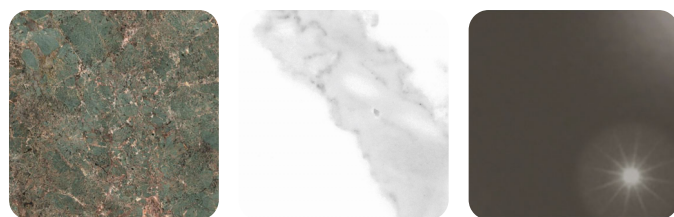

ORBIT

Seen from above, the base recalls the fascinating lunar orbit, hence its name. Three ash wood finishes are available for the base that is made up of over 70 strips. The top, however, can either be glass or shiny and matt ceramic.

GAML SHINY GREEN AMAZONITE MARBLE
GSTL SHINY STATUARIO MARBLE
VFB BEVELLED FUME GLASS

FINISHES - BASE

FNOL WALNUT OILED ASH
FGNO BLACK GREY OILED ASH
FNO NATURAL ASH OILED

DIMENSIONS

ORBIT 300

ORBIT 240

ORBIT 220