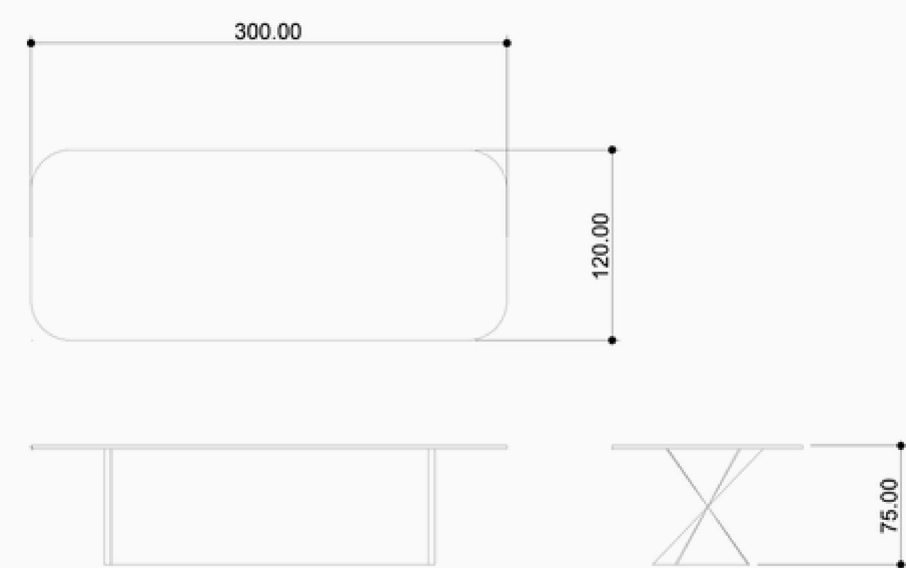

ORBIT

Seen from above, the base recalls the fascinating lunar orbit, hence its name. Three ash wood finishes are available for the base that is made up of over 70 strips. The top, however, can either be glass or shiny and matt ceramic.

GAML SHINY GREEN AMAZONITE MARBLE
GSTL SHINY STATUARIO MARBLE
VFB BEVELLED FUME GLASS

FINISHES - BASE

FNOL WALNUT OILED ASH
FGNO BLACK GREY OILED ASH
FNO NATURAL ASH OILED

DIMENSIONS

ORBIT 300

ORBIT 240

ORBIT 220

ORBIT 200