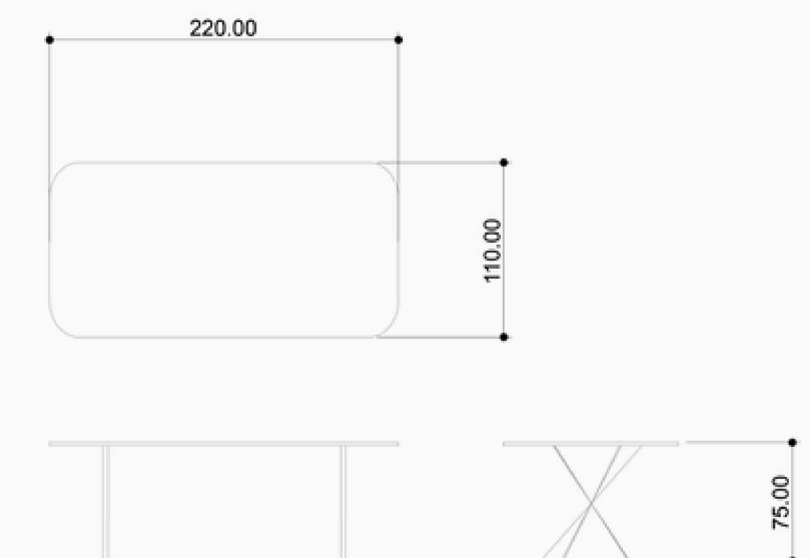

GAML SHINY GREEN AMAZONITE MARBLE
GSTL SHINY STATUARIO MARBLE
VFB BEVELLED FUME GLASS

FINISHES - BASE

FNOL WALNUT OILED ASH
FGNO BLACK GREY OILED ASH
FNO NATURAL ASH OILED

DIMENSIONS

ORBIT 300

ORBIT 240

ORBIT 220