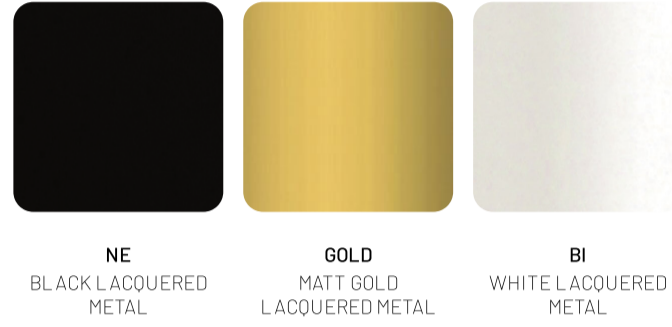

Four models are available: a standard and high-back chair, a small armchair and a stool. There is also the possibility to combine multiple finishes. View our [catalogues](#) for more information

## FINISHES - STRUCTURE-METAL

## FINISHES - UPHOLSTERY ECO LEATHER - SECRET

## FINISHES - UPHOLSTERY ECO LEATHER - NABUCCO