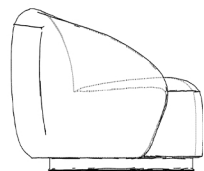

MILANO | sti

ITALIAN DESIGN SOLUTION

TESORO

Struttura: in multistrato con particolari in legno di abete.

Imbottitura sedile: poliuretano espanso, fiberfill

Imbottitura schienale: poliuretano espanso, fiberfill e piuma d'oca

Piede: in legno, colorazione standard wengè.

Structure: multilayered wood with fir wood particles.

Seat padding: expanded polyurethane, fiberfill

Back padding: expanded polyurethane, fiberfill and goose down.

Legs: wood, standard wenge color.

Structure : en contreplaqué avec détails en bois de sapin.

Rembourrage assise : polyuréthane expansé, fiberfill

Rembourrage dossier : polyuréthane expansé, fiberfill et plume d'oie.

Pied : en bois coloration standard wengé.

91

97

74

55
21.5"