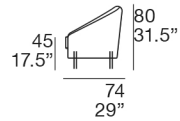

SIENA

Fusto: legno di abete con particolari in multistrato.

Imbottitura seduta: poliuretano espanso con ricopratura in olmosoff®.

Imbottitura schienale: piuma d'oca e fiberfill.

Piede: in metallo, colorazione standard cromato nero (elem. 007), base girevole in metallo, finitura standard titanio opaco (elem. 716).

Frame: fir wood with multilayered particles.

Seat padding: expanded polyurethane foam with olmosoff® covering.

Back padding: goose down and fiberfill.

Legs: metal, standard black chrome color (item code 007), metal swivel base, standard finishing matt titanium (item code 716).

Structure : bois de sapin avec détails en contreplaqué.

Rembouillage assises : polyuréthane expansé recouvert en olmosoff®.

Rembouillage dossiers : plume d'oie et fiberfill.

Pied : en métal, coloration standard chromé noir (code 007), base pivotante en métal, finition standard titane opaque (code 716).

007

716

MIX VERSIONE 1

leather-fabric mix / cuir-tissu mix

N.B.

Struttura: Tessuto / Cuscini: Pelle
Frame: Fabric / Cushions: Leather
Structure: Tissu / Coussins: Cuir

MIX VERSIONE 2

leather-fabric mix / cuir-tissu mix

N.B.

Struttura: Pelle / Cuscini: Tessuto
Frame: Leather / Cushions: Fabric
Structure: Cuir / Coussins: Tissu