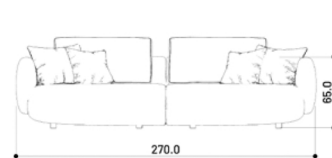

Armchair - Front view - **AR**

Armchair - Side view - **AR**

Two seater - Front view - **2S**

Two seater - Side view - **2S**

Dormeuse lounge - Front view - **DMR/DML**

Dormeuse lounge - Side view - **DMR/DML**

Three seater - Front view - **3S**

Three seater - Side view - **3S**

Chaise lounge - Front view - **CLL/CLR**

Chaise lounge - Side view - **CLL/CLR**

Lateral element - Front view - **LR/LL**

Lateral element - Side view - **LR/LL**

Lateral element maxi - Front view - **LML/LMR**

Lateral element maxi - Side view - **LML/LMR**

Chaise lounge - Composition - **DML + DML + DMR**

55
21.5"