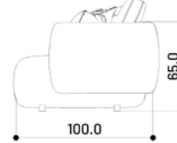

Three seater - Front view - **3S**

Three seater - Side view - **3S**

Chaise lounge - Front view - **CLL/CLR**

Chaise lounge - Side view - **CLL/CLR**

Lateral element - Front view - **LR/LL**

Lateral element - Side view - **LR/LL**

Lateral element maxi - Front view - **LML/LMR**

Lateral element maxi - Side view - **LML/LMR**

Chaise lounge - Composition - **DML + DML + DMR**

55
21.5"