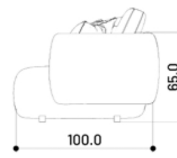

Armchair - Front view - **AR**

Armchair - Side view - **AR**

Two seater - Front view - **2S**

Two seater - Side view - **2S**

Dormeuse lounge - Front view - **DMR/DML**

Dormeuse lounge - Side view - **DMR/DML**

Three seater - Front view - **3S**

Three seater - Side view - **3S**

Chaise lounge - Front view - **CLL/CLR**

Chaise lounge - Side view - **CLL/CLR**

Lateral element - Front view - **LR/LL**

Lateral element - Side view - **LR/LL**

Lateral element maxi - Front view - **LML/LMR**

Lateral element maxi - Side view - **LML/LMR**

Chaise lounge - Composition - **DML + DML + DMR**

55
21.5"