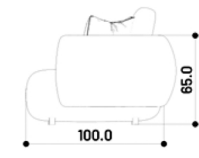

Armchair - Front view - **AR**

Armchair - Side view - **AR**

Two seater - Front view - **2S**

Two seater - Side view - **2S**

Dormeuse lounge - Front view - **DMR/DML**

Dormeuse lounge - Side view - **DMR/DML**

Three seater - Front view - **3S**

Three seater - Side view - **3S**

Chaise lounge - Front view - **CLL/CLR**

Chaise lounge - Side view - **CLL/CLR**

Lateral element - Front view - **LR/LL**

Lateral element - Side view - **LR/LL**

Lateral element maxi - Front view - **LML/LMR**

Lateral element maxi - Side view - **LML/LMR**

Chaise lounge - Composition - **DML + DML + DMR**

55
21.5"