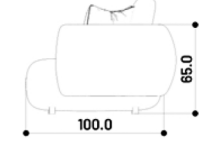

Armchair - Front view - **AR**

Armchair - Side view - **AR**

Two seater - Front view - **2S**

Two seater - Side view - **2S**

Dormeuse lounge - Front view - **DMR/DML**

Dormeuse lounge - Side view - **DMR/DML**

Three seater - Front view - **3S**

Three seater - Side view - **3S**

Chaise lounge - Front view - **CLL/CLR**

Chaise lounge - Side view - **CLL/CLR**

Lateral element - Front view - **LR/LL**

Lateral element - Side view - **LR/LL**

Lateral element maxi - Front view - **LML/LMR**

Lateral element maxi - Side view - **LML/LMR**

Chaise lounge - Composition - **DML + DML + DMR**

55
21.5"