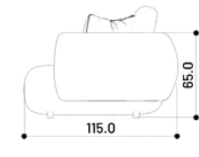

Armchair - Front view - **AR**

Armchair - Side view - **AR**

Two seater - Front view - **2S**

Two seater - Side view - **2S**

Dormeuse lounge - Front view - **DMR/DML**

Dormeuse lounge - Side view - **DMR/DML**

Three seater - Front view - **3S**

Three seater - Side view - **3S**

Chaise lounge - Front view - **CLL/CLR**

Chaise lounge - Side view - **CLL/CLR**

Lateral element - Front view - **LR/LL**

Lateral element - Side view - **LR/LL**

Lateral element maxi - Front view - **LML/LMR**

Lateral element maxi - Side view - **LML/LMR**

Chaise lounge - Composition - **DML + DML + DMR**

55
21.5"