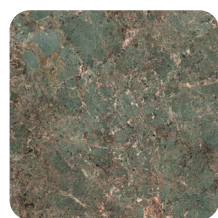

FINISHES - TOP

GMGR
MATT GREY MARBLE

GBRO
MATT PULPIS BROWN
MARBLE

GSTO
MATT STATUARIO MARBLE

GMAR
SHINY BLACK MAROUINIA
MARBLE

GSAL
SHINY SAHARA NOIR
MARBLE

GCAL
SHINY CALACATTA
MARBLE

GFIL
SHINY FIOR DI BOSCO
MARBLE

GROL
SHINY GEM ROSE MARBLE

GAML
SHINY GREEN AMAZONITE
MARBLE

GSTL
SHINY STATUARIO
MARBLE

VFB
BEVELLED FUME GLASS

FINISHES - BASE

FNOL
WALNUT OILED ASH

FGN0
BLACK GREY OILED ASH

FNO
NATURAL ASH OILED