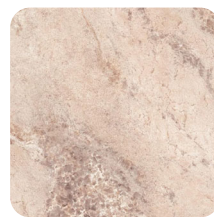

FINISHES - TOP

GMGR
MATT GREY MARBLE

GBRO
MATT PULPIS BROWN
MARBLE

GSTO
MATT STATUARIO MARBLE

GMAR
SHINY BLACK MAROUINIA
MARBLE

GSAL
SHINY SAHARA NOIR
MARBLE

GCAL
SHINY CALACATTA
MARBLE

GFIL
SHINY FIOR DI BOSCO
MARBLE

GROL
SHINY GEM ROSE MARBLE

GAML
SHINY GREEN AMAZONITE
MARBLE

GSTL
SHINY STATUARIO
MARBLE

VFB
BEVELLED FUME GLASS

FINISHES - BASE

FNOL
WALNUT OILED ASH

FGN0
BLACK GREY OILED ASH

FNO
NATURAL ASH OILED