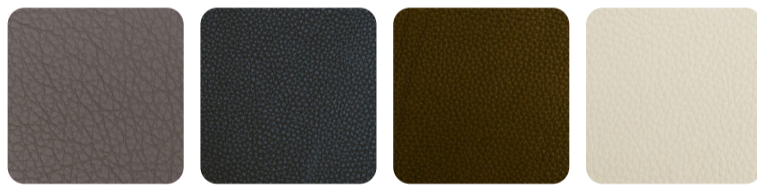

TA

LIGHT GREY

TA

GREY

TA

COFFEE

TA

ARENA

TA

CHARCOAL

TA

BEIGE

FINISHES - UPHOLSTERY - LEATHER - GOLD

DOVE GREY

MIDNIGHT BLUE

EBANO