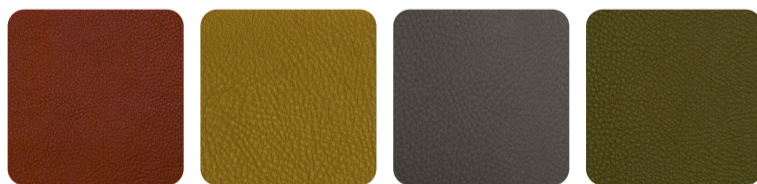

TERRACOTTA

MUSTARD

CEMENT

OLIVE

DIMENSIONS

Varies based on configuration

for more information regarding this product please contact us.

Email : info@stimilano.it

Tel : +39.02.962.67.12