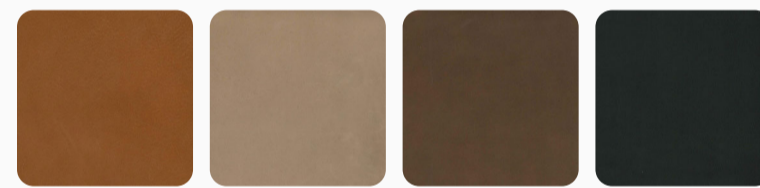

FINISHES - UPHOLSTERY - LEATHER - PLATINUM

RUST

SAND

MUD

BLACK