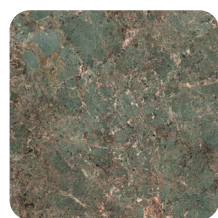

ECLIPSE

Another element of the Wave collection is given by the Eclipse coffee tables, in which the two slightly offset tops recall the image of an eclipse. The version of the coffee table with stoneware top is characterized by colored inserts.

FINISHES - TOP

GMGR
MATT GREY MARBLE

GBRO
MATT PULPIS BROWN
MARBLE

GSTO
MATT STATUARIO MARBLE

GMAR
SHINY BLACK MAROUINIA
MARBLE

GSAL
SHINY SAHARA NOIR
MARBLE

GCAL
SHINY CALACATTA
MARBLE

GFIL
SHINY FIOR DI BOSCO
MARBLE

GROL
SHINY GEM ROSE MARBLE

GAML
SHINY GREEN AMAZONITE
MARBLE

GSTL
SHINY STATUARIO
MARBLE

VFB
BEVELLED FUME GLASS

FINISHES - BASE

FNOL
WALNUT OILED ASH

FGN0
BLACK GREY OILED ASH

FNO
NATURAL ASH OILED