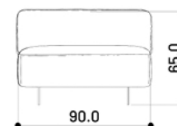

Armchair - Front view - **AR**

Armchair - Side view - **AR**

Two seater - Front view - **2S**

Two seater - Side view - **2S**

Terminal Element - Front View - **TL/TR**

Terminal Element - Side View - **TL/TR**

Corner Element - Front View - **CCL/CCR**

Corner Element - Side View - **CCL/CCR**

Lateral element - Front view - **LR/LL**

Lateral element - Side view - **LR/LL**

Central Element - Front View - **CM**

Central Element - Side View - **CM**

Pouf - Front view - **PF**

Pouf - Side view - **PF**

Side table - Front view - **CT95**

Side table - Side view - **CT95**

Composition - 01 - **TR + CT95 + PF**

Chaise longue - Composition - **TR + CT95 + LL** 21.5"