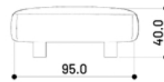

Armchair - Front view - **AR**

Armchair - Side view - **AR**

Two seater - Front view - **2S**

Two seater - Side view - **2S**

Terminal Element - Front View - **TL/TR**

Terminal Element - Side View - **TL/TR**

Corner Element - Front View - **CCL/CCR**

Corner Element - Side View - **CCL/CCR**

Lateral element - Front view - **LR/LL**

Lateral element - Side view - **LR/LL**

Central Element - Front View - **CM**

Central Element - Side View - **CM**

Pouf - Front view - **PF**

Pouf - Side view - **PF**

Side table - Front view - **CT95**

Side table - Side view - **CT95**

Composition - 01 - **TR + CT95 + PF**

Chaise longue - Composition - **TR + CT95 + LL** 21.5"