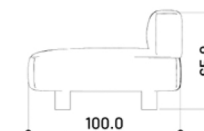

Corner Element - Front View - **CCL/CCR**

Corner Element - Side View - **CCL/CCR**

Lateral element - Front view - **LR/LL**

Lateral element - Side view - **LR/LL**

Central Element - Front View - **CM**

Central Element - Side View - **CM**

Pouf - Front view - **PF**

Pouf - Side view - **PF**

Side table - Front view - **CT95**

Side table - Side view - **CT95**

Composition - 01 - **TR + CT95 + PF**

Chaise longue - Composition - **TR + CT95 + LL** 21.5"