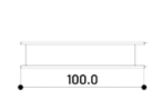

Armchair - Front view - **AR**

Armchair - Side view - **AR**

Two seater - Front view - **2S**

Two seater - Side view - **2S**

Terminal Element - Front View - **TL/TR**

Terminal Element - Side View - **TL/TR**

Corner Element - Front View - **CCL/CCR**

Corner Element - Side View - **CCL/CCR**

Lateral element - Front view - **LR/LL**

Lateral element - Side view - **LR/LL**

Central Element - Front View - **CM**

Central Element - Side View - **CM**

Pouf - Front view - **PF**

Pouf - Side view - **PF**

Side table - Front view - **CT95**

Side table - Side view - **CT95**

Composition - 01 - **TR + CT95 + PF**

Chaise longue - Composition - **TR + CT95 + LL** 21.5"