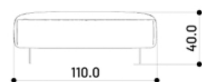

Armchair - Front view - **AR**

Armchair - Side view - **AR**

Two seater - Front view - **2S**

Two seater - Side view - **2S**

Terminal Element - Front View - **TL/TR**

Terminal Element - Side View - **TL/TR**

Corner Element - Front View - **CCL/CCR**

Corner Element - Side View - **CCL/CCR**

Lateral element - Front view - **LR/LL**

Lateral element - Side view - **LR/LL**

Central Element - Front View - **CM**

Central Element - Side View - **CM**

Pouf - Front view - **PF**

Pouf - Side view - **PF**

Side table - Front view - **CT95**

Side table - Side view - **CT95**

Composition - 01 - **TR + CT95 + PF**

Chaise longue - Composition - **TR + CT95 + LL** 21.5"