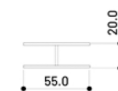

Armchair - Front view - **AR**

Armchair - Side view - **AR**

Two seater - Front view - **2S**

Two seater - Side view - **2S**

Terminal Element - Front View - **TL/TR**

Terminal Element - Side View - **TL/TR**

Corner Element - Front View - **CCL/CCR**

Corner Element - Side View - **CCL/CCR**

Lateral element - Front view - **LR/LL**

Lateral element - Side view - **LR/LL**

Central Element - Front View - **CM**

Central Element - Side View - **CM**

Pouf - Front view - **PF**

Pouf - Side view - **PF**

Side table - Front view - **CT95**

Side table - Side view - **CT95**

Composition - 01 - **TR + CT95 + PF**

Chaise longue - Composition - **TR + CT95 + LL** 21.5"