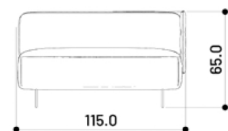

Armchair - Front view - **AR**

Armchair - Side view - **AR**

Two seater - Front view - **2S**

Two seater - Side view - **2S**

Terminal Element - Front View - **TL/TR**

Terminal Element - Side View - **TL/TR**

Corner Element - Front View - **CCL/CCR**

Corner Element - Side View - **CCL/CCR**

Lateral element - Front view - **LR/LL**

Lateral element - Side view - **LR/LL**

Central Element - Front View - **CM**

Central Element - Side View - **CM**

Pouf - Front view - **PF**

Pouf - Side view - **PF**

Side table - Front view - **CT95**

Side table - Side view - **CT95**

Composition - 01 - **TR + CT95 + PF**

Chaise longue - Composition - **TR + CT95 + LL** 21.5"