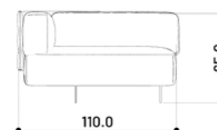

Armchair - Front view - **AR**

Armchair - Side view - **AR**

Two seater - Front view - **2S**

Two seater - Side view - **2S**

Terminal Element - Front View - **TL/TR**

Terminal Element - Side View - **TL/TR**

Corner Element - Front View - **CCL/CCR**

Corner Element - Side View - **CCL/CCR**

Lateral element - Front view - **LR/LL**

Lateral element - Side view - **LR/LL**

Central Element - Front View - **CM**

Central Element - Side View - **CM**

Pouf - Front view - **PF**

Pouf - Side view - **PF**

Side table - Front view - **CT95**

Side table - Side view - **CT95**

Composition - 01 - **TR + CT95 + PF**

Chaise longue - Composition - **TR + CT95 + LL** 21.5"