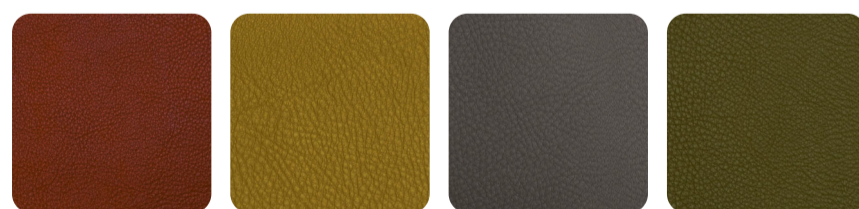

MUSTARD

CEMENT

OLIVE

TERRACOTTA