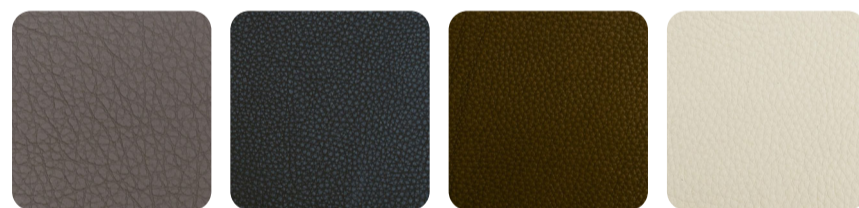

FINISHES - UPHOLSTERY - LEATHER - SILVER

DEEP BLUE

MOKA

PRUSSIA

TURTLE DOVE

CREAM

BRICK

PLUM RED

BLACK

ICE WHITE

FOREST GREEN

BORDEAUX

FINISHES - UPHOLSTERY - LEATHER - GOLD

DOVE GREY

MIDNIGHT BLUE

EBANO

CREAM

TERRACOTTA

MUSTARD

CEMENT

OLIVE

FINISHES - UPHOLSTERY - LEATHER - PLATINUM

RUST

SAND