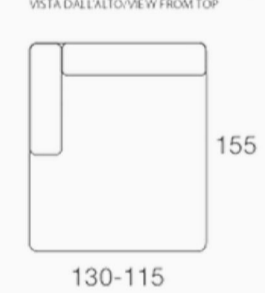

MUD

BLACK

HIDE

LATTE

DIMENSIONS

HOPE

ELEMENTI DX-SX/ELEMENTS R-L

CHAISE LONGUE DX-SX/R-L