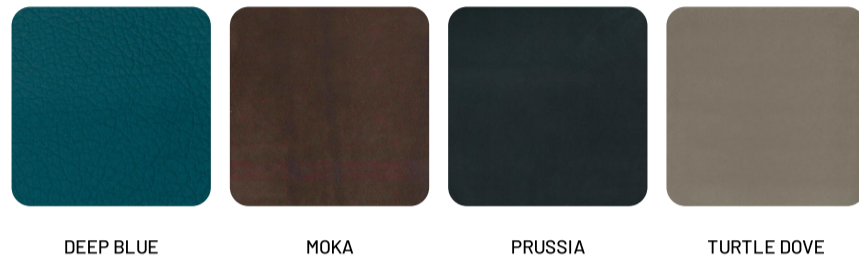

FINISHES - UPHOLSTERY - LEATHER - SILVER

DEEP BLUE

MOKA

PRUSSIA

TURTLE DOVE

CREAM

BRICK

PLUM RED

BLACK

ICE WHITE

FOREST GREEN

BORDEAUX

FINISHES - UPHOLSTERY - LEATHER - GOLD

DOVE GREY

MIDNIGHT BLUE

EBANO