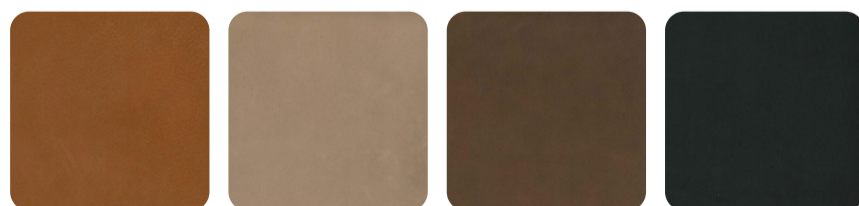

BLACK

ICE WHITE

FOREST GREEN

BORDEAUX

FINISHES - UPHOLSTERY - LEATHER - GOLD

DOVE GREY

MIDNIGHT BLUE

EBANO

CREAM

TERRACOTTA

MUSTARD

CEMENT

OLIVE

FINISHES - UPHOLSTERY - LEATHER - PLATINUM

RUST

SAND