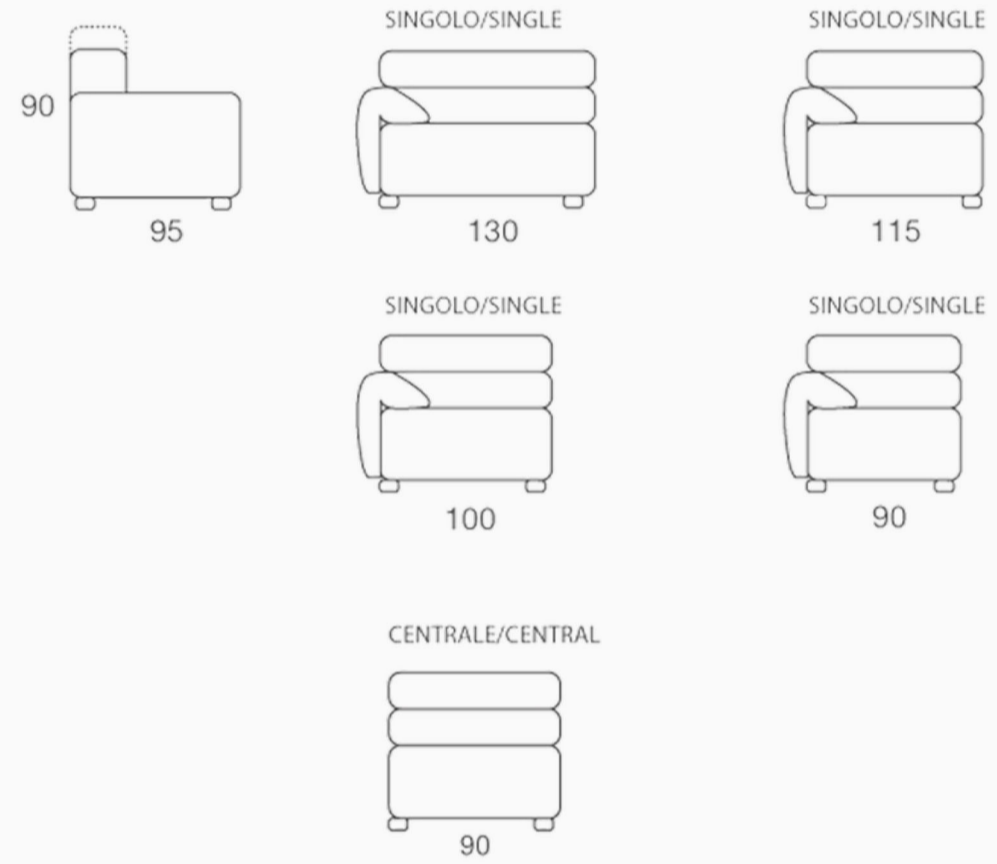

MUD

BLACK

HIDE

LATTE

DIMENSIONS

HOPE

ELEMENTI DX-SX/ELEMENTS R-L

CHAISE LONGUE DX-SX/R-L