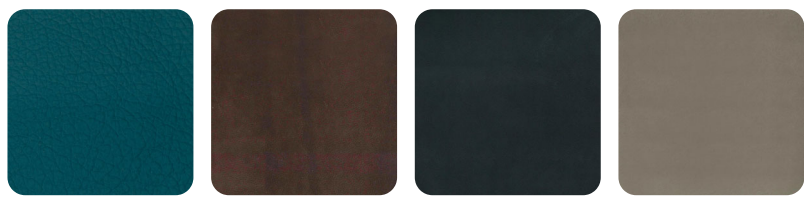

FINISHES - UPHOLSTERY - LEATHER - SILVER

DEEP BLUE

MOKA

STONE

TURTLE DOVE

CREAM

BRICK

PLUM RED

BLACK

FOREST GREEN

ICE WHITE

BORDEAUX

FINISHES - UPHOLSTERY - LEATHER - GOLD

DOVE GREY

MIDNIGHT BLUE

EBANO