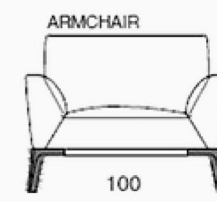

MUD

NERO

HIDE

LATTE

DIMENSIONS

CANYON

POUF