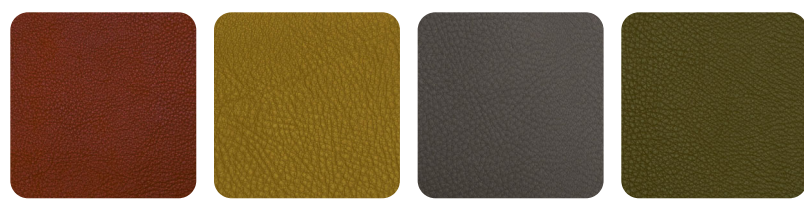

MUSTARD

CEMENT

OLIVE

TERRACOTTA