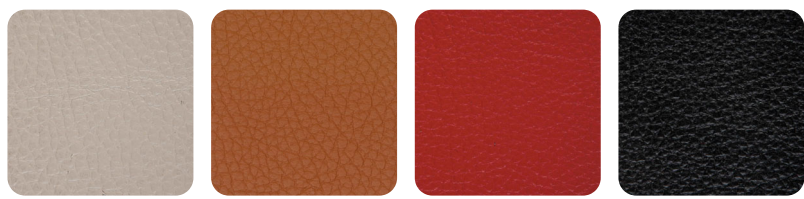

FINISHES - UPHOLSTERY - LEATHER - SILVER

DEEP BLUE

MOKA

STONE

TURTLE DOVE

CREAM

BRICK

PLUM RED

BLACK

FOREST GREEN

ICE WHITE

BORDEAUX

FINISHES - UPHOLSTERY - LEATHER - GOLD

DOVE GREY

MIDNIGHT BLUE

EBANO