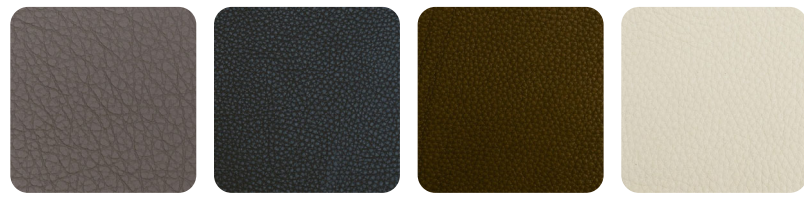

FINISHES - UPHOLSTERY - LEATHER - SILVER

DEEP BLUE

MOKA

STONE

TURTLE DOVE

CREAM

BRICK

PLUM RED

BLACK

FOREST GREEN

ICE WHITE

BORDEAUX

FINISHES - UPHOLSTERY - LEATHER - GOLD

DOVE GREY

MIDNIGHT BLUE

EBANO

CREAM

TERRACOTTA

MUSTARD

CEMENT

OLIVE

FINISHES - UPHOLSTERY - LEATHER - PLATINUM

RUST

SAND