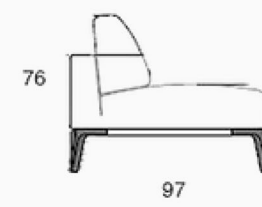

MUD

NERO

HIDE

LATTE

DIMENSIONS

CANYON

POUF